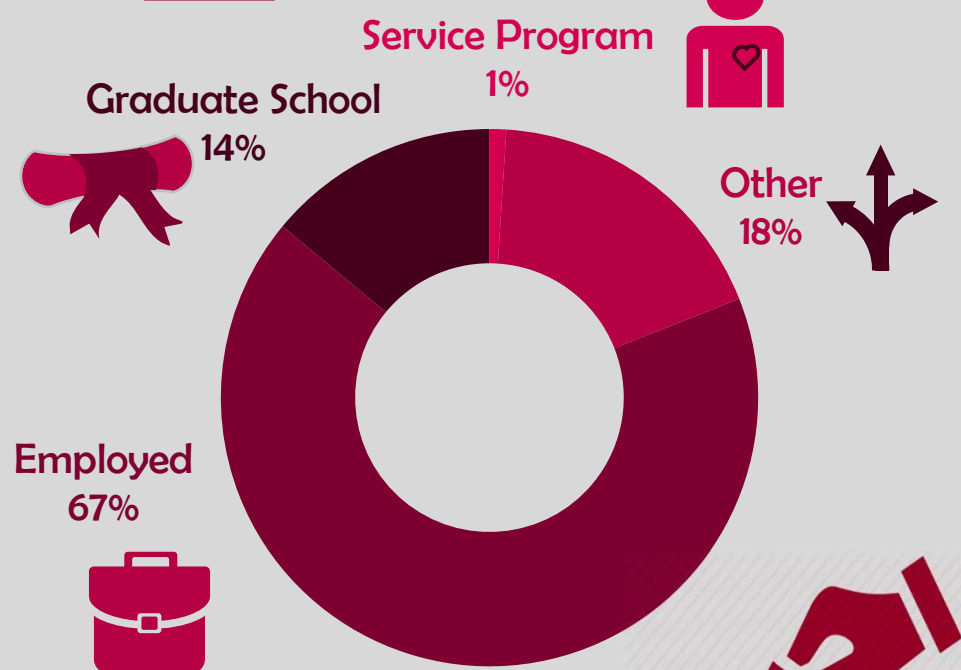

Where Are They Now?

32% Granted one or more fellowships, teaching assistantships, and/or research assistantships³

Voted in most recent national or state election

72%

¹ of those working, ² all graduates, ³ of those attending graduate school, ⁴ of those who applied for graduate study, ⁵ of graduates in the job market